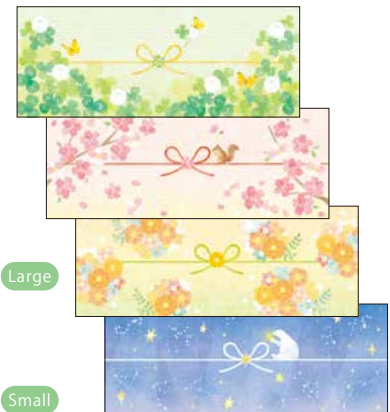

SUISAI

Watercolored-painting patterns of plants and animals

Noshi Note with a display kit

- Include 40 packages of Noshi Note (4 designs of 5 large Noshi Note and the same 4 designs of 5 small Noshi Note)
- Display kit - H195 × W250 × D295mm
- Display kit is made by corrugated boards (500g/m²)

Order Unit	item no.	
1set	50-9790	4 974268 568298