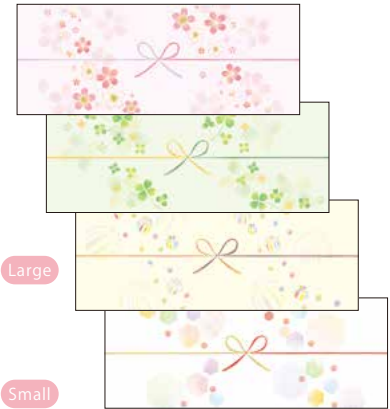

MIYABI

Elegant Japanese patterns with natural light colors

■ Mino Washi (60g/m²)

Noshi Note uses fine and superior-quality washi with silk-like glossy surface. Also, this washi is so sturdy that it is easy to wrap an item.

※Some pen might cause blur on Noshi Note.

■ Attach 40 semitransparent stickers

■ Enable to hang on a hook